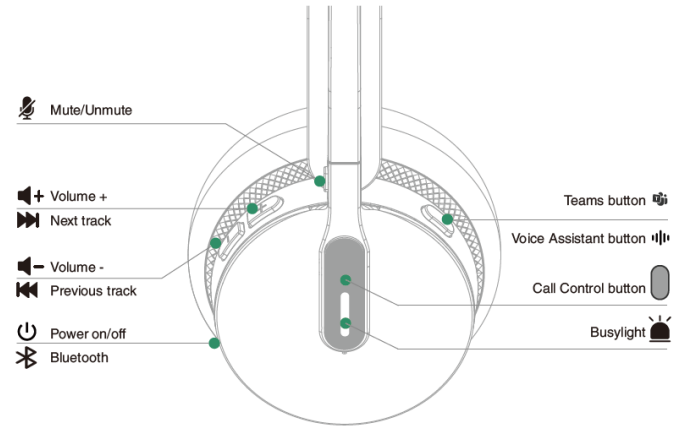

Multiple Devices Plug & Play

The base is equipped with multiple USB ports, allowing simultaneous connections to a computer and an IP phone. Seamlessly connect with popular IP phones and collaborate effortlessly with leading UC platforms by using a USB cable for plug-and-play, efficient connectivity. Native integration with Yealink IP phones enable smooth device switching, delivering a professional unified office experience.

Acoustic Shield Technology 2.0

WH64 incorporates Yealink's acoustic shield 2.0 technology, utilizing three built-in microphones to automatically block background noise and ensure clear communication. This advanced feature eliminates interference from various sources, allowing effective communication in busy offices or noisy open work environments.

How To

Specifications

Specifications	Introduction
<p>General</p>	<ul style="list-style-type: none"> · Port - 1 micro USB 2.0 port - 1 Type-C USB 2.0 port - 1 Mini USB port - 1 DC power port - 1 busylight port - 1 Type-C USB 2.0(on headset) · Charging stand (for headset) · USB connectivity to PC and IP phone · Integrated busylight LED indicator · Boom arm adjustable: 280° · Charging stand (for headset) · WH64 Mono - Base:180 g - Headset: 92 g · WH64 Dual: - Base: 180g - Headset: 151 g
<p>Battery</p>	<ul style="list-style-type: none"> · Talk time: - Dect mode: up to 14 hours (Mono), up to 16 hours (Dual) ; - Bluetooth mode: up to 26 hours (Mono), up to 32 hours (Dual) · Music time: - Dect mode: up to 14 hours (Mono), up to 17 hours (Dual) - Bluetooth mode: up to 41 hours (Mono), up to 48 hours (Dual) · Standby time: 157 hours (Mono), 195 hours (Dual) · Charging time: 1.5 hours (5 V/1.2 A)