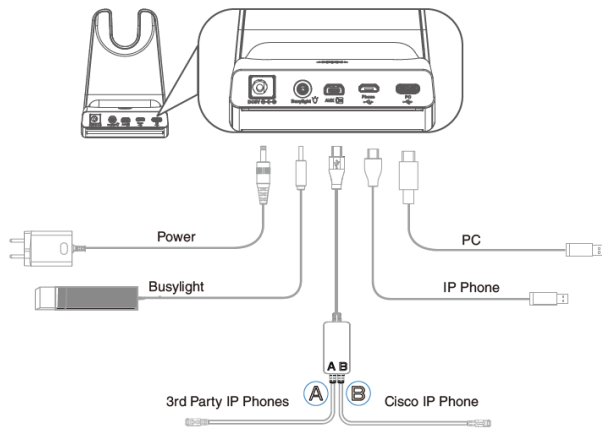

Specifications

Specifications	Introduction
General	· Port - 1 micro USB 2.0 port - 1 Type-C USB 2.0 port - 1 Mini USB port - 1 DC power port - 1 busylight port - 1 Type-C USB 2.0(on headset) · Charging stand (for headset) · USB connectivity to PC and IP phone · Integrated busylight LED indicator · Boom arm adjustable: 280° · Charging stand (for headset) · WH64 Mono - Base:180 g - Headset: 92 g · WH64 Dual: - Base: 180g - Headset: 151 g
Battery	· Talk time: - Dect mode: up to 14 hours (Mono), up to 16 hours (Dual) ; - Bluetooth mode: up to 26 hours (Mono), up to 32 hours (Dual) · Music time: - Dect mode: up to 14 hours (Mono), up to 17 hours (Dual) - Bluetooth mode: up to 41 hours (Mono), up to 48 hours (Dual) · Standby time: 157 hours (Mono), 195 hours (Dual) · Charging time: 1.5 hours (5 V/1.2 A)